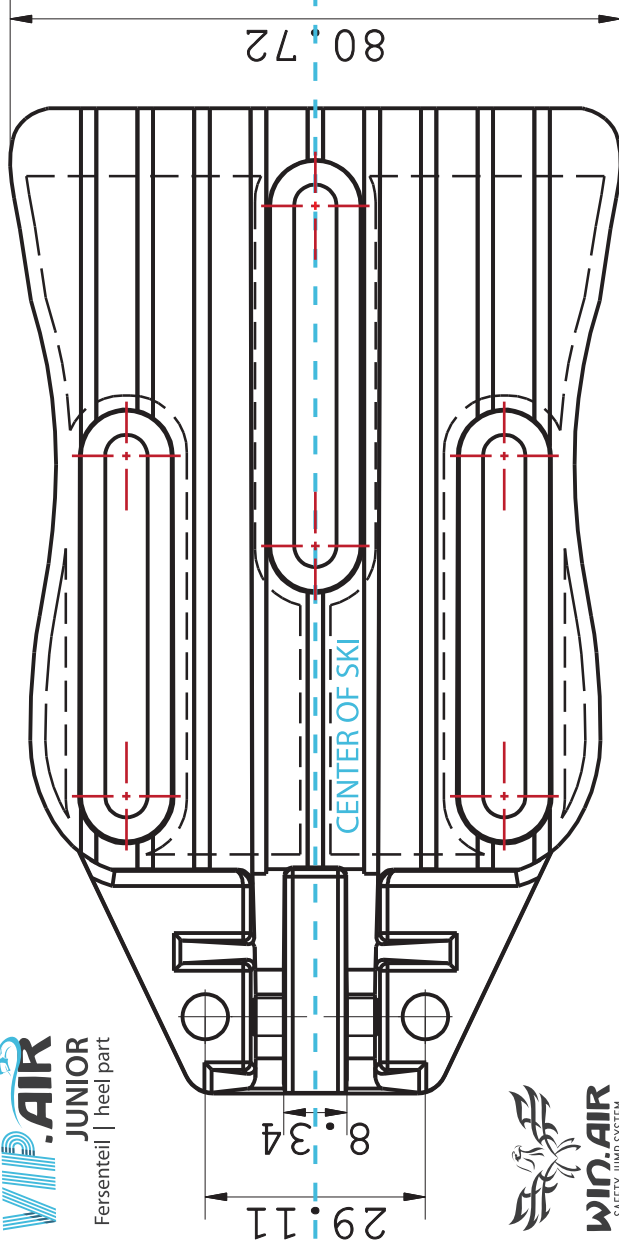

WIN.AIR
JUNIOR
Fersenteil | heel part

WIN.AIR
SAFETY JUMP SYSTEM