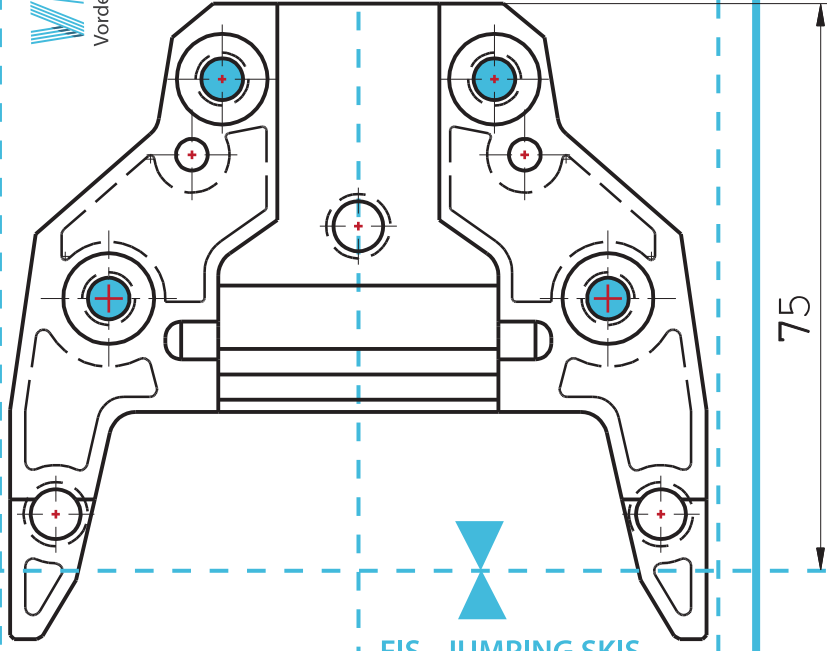

**VIP.AIR**  
Vorderteil | front part

CENTER OF SKI

**WIN.AIR**  
SAFETY JUMP SYSTEM

75

holes  $\varnothing$  2,8 - 4,0

FIS - JUMPING SKIS  
Mounting of binding